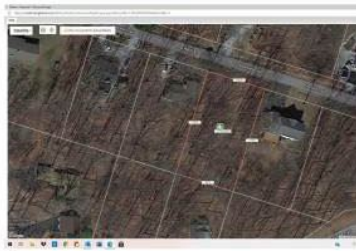

Lots/Land/Farm - FAIRFIELD, PA

63 High Trl, Fairfield, PA, 17320

Offered at \$29,750

Backs to large wooded area.... About 1.3 miles to Liberty Mountain Resort (Ski Liberty) , Carroll Valley Resort Golf Course and Charnita Lake. No perk tests, no utilities on lot. Electric, Cable are accessible to lot. Public water in the area is provided by York Water Authority. Buyer to verify.

0 Bedrooms
0 Bathrooms
Unknown sqft sqft
0.47 acre (lot size)
Built: Unknown year

Scan above on mobile device for directions to this listing

Assist2Sell
vip@assist2sell.com

All information deemed reliable but not guaranteed. If your property is currently listed this is not meant as a solicitation.
©2026 Assist2Sell.com - Licensed according to agreed upon terms and conditions. This listing is courtesy of Long & Foster Real Estate