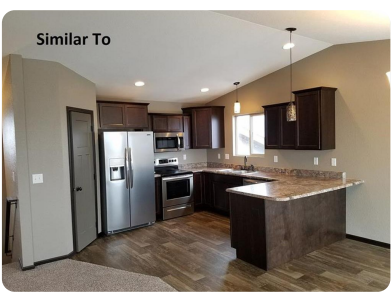

For sale

628 Boswell Blvd, Box Elder, SD, 57719

Offered at \$214,900

Fantastic 2 bedrooms, 1 bath home in the New Subdivision in Box Elder! This superb home has it all. The larger foyer allows for a nice drop-zone area with a coat closet. The open concept welcomes you throughout the main level with soaring vaulted ceilings that carry from the living room into the kitchen and dining areas. The mocha cabinets in the kitchen are accented nicely with the gorgeous high definition countertops. The kitchen is also host to a nice-sized pantry. Access the deck from the dining area and enjoy overlooking the backyard. The lower level has the potential for two more good sized bedrooms, a full bath, and massive family room. With its modern colors throughout, this home will not disappoint!

2 Bedrooms
1 Bathrooms
2,100 sqft
0.15 acres (lot size)
Built: 2019

Scan above on mobile device for directions to this listing

Assist2Sell Buyers and Sellers Realty
Steve Anderson
(605) 716-6966
Steve@Assist2Sell.com