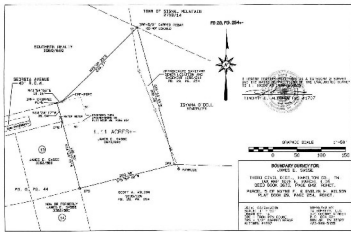

# Residential - Signal Mountain, TN

TDEC and WWTA approved for sewer. Great lot!  
Golf course is adjacent and visible. The lot slopes  
from the end of Georgia Ave. towards the golf  
course. So views from your new home will be super.

	0 Bedrooms
	0 Bathrooms
	Unknown sqft sqft
	1.11 acre (lot size)
	Built: Unknown year

Scan above on mobile device  
for directions to this listing

Assist2Sell  
info@assist2sell.com

Assist  Sell.

All information deemed reliable but not guaranteed. If your property is currently listed this is not meant as a solicitation.  
©2019 Assist2Sell.com - Licensed according to agreed upon terms and conditions. This listing is courtesy of Liberty Homes Chattanooga