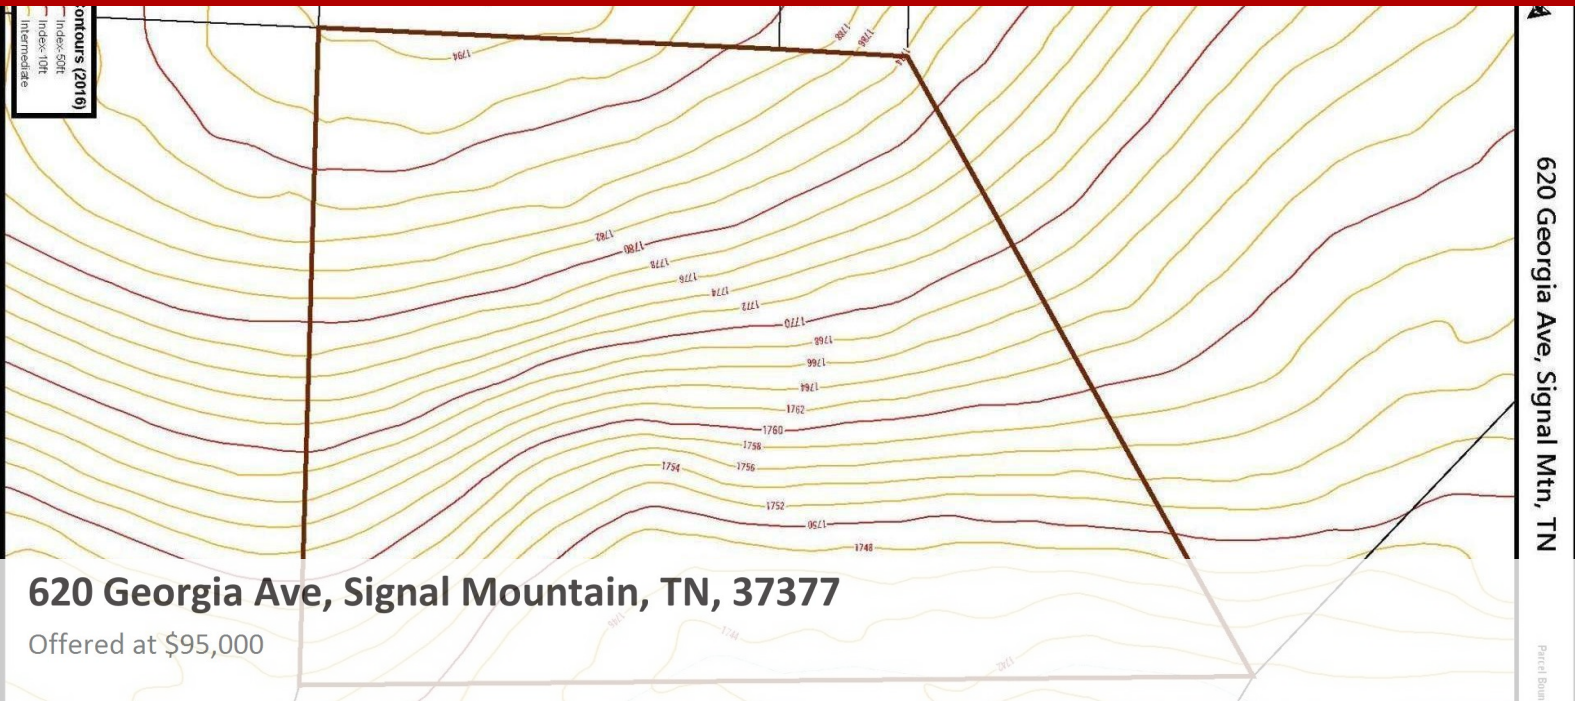

# Residential - Signal Mountain, TN

TDEC and WWTA approved for sewer. Great lot!  
Golf course is adjacent and visible. The lot slopes  
from the end of Georgia Ave. towards the golf  
course. So views from your new home will be super.

	0 Bedrooms
	0 Bathrooms
	Unknown sqft sqft
	1.11 acre (lot size)
	Built: Unknown year

Scan above on mobile device  
for directions to this listing

Assist2Sell  
info@assist2sell.com

Assist  Sell.

All information deemed reliable but not guaranteed. If your property is currently listed this is not meant as a solicitation.  
©2019 Assist2Sell.com - Licensed according to agreed upon terms and conditions. This listing is courtesy of Liberty Homes Chattanooga