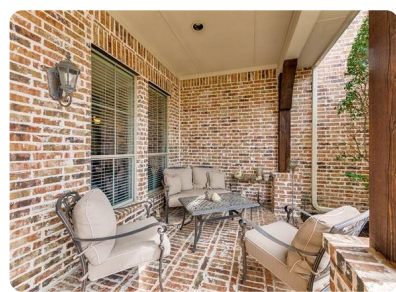

Scan above on mobile device
for directions to this listing

Assist2Sell Seller and Buyers Realty
(214) 256-3210
pcurtis@gte.net

Assist2Sell.

All information deemed reliable but not guaranteed. If your property is currently listed this is not meant as a solicitation.

©2019 Assist2Sell.com - Licensed according to agreed upon terms and conditions. This listing is courtesy of Keller Williams Realty - Allen

<https://assist2sell.com/listing/612-pheasant-run-drive-murphy-tx-75094/3yd-ntreis-14028706>