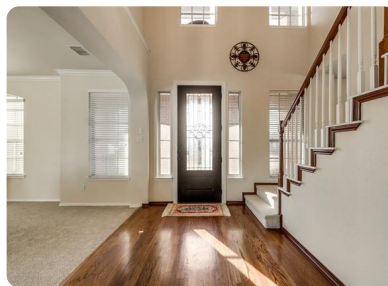

Scan above on mobile device
for directions to this listing

Assist2Sell Seller and Buyers Realty
(214) 256-3210
pcurtis@gte.net

Assist2Sell

All information deemed reliable but not guaranteed. If your property is currently listed this is not meant as a solicitation.
©2019 Assist2Sell.com - Licensed according to agreed upon terms and conditions. This listing is courtesy of RE/MAX Landmark

<https://assist2sell.com/listing/608-tall-tree-drive-murphy-tx-75094/3yd-ntreis-14031148>