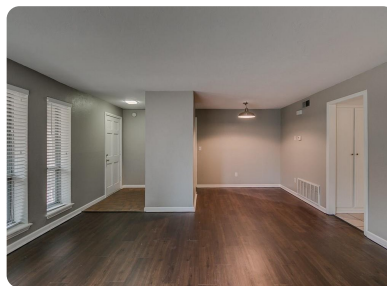

Scan above on mobile device
for directions to this listing

Assist2Sell
info@assist2sell.com

Assist Sell.

All information deemed reliable but not guaranteed. If your property is currently listed this is not meant as a solicitation.
©2019 Assist2Sell.com - Licensed according to agreed upon terms and conditions. This listing is courtesy of Sage Realty Partners

<https://assist2sell.com/listing/6000-n-pennsylvania-avenue-oklahoma-city-ok-73112/3yd-ocmarok-883350>