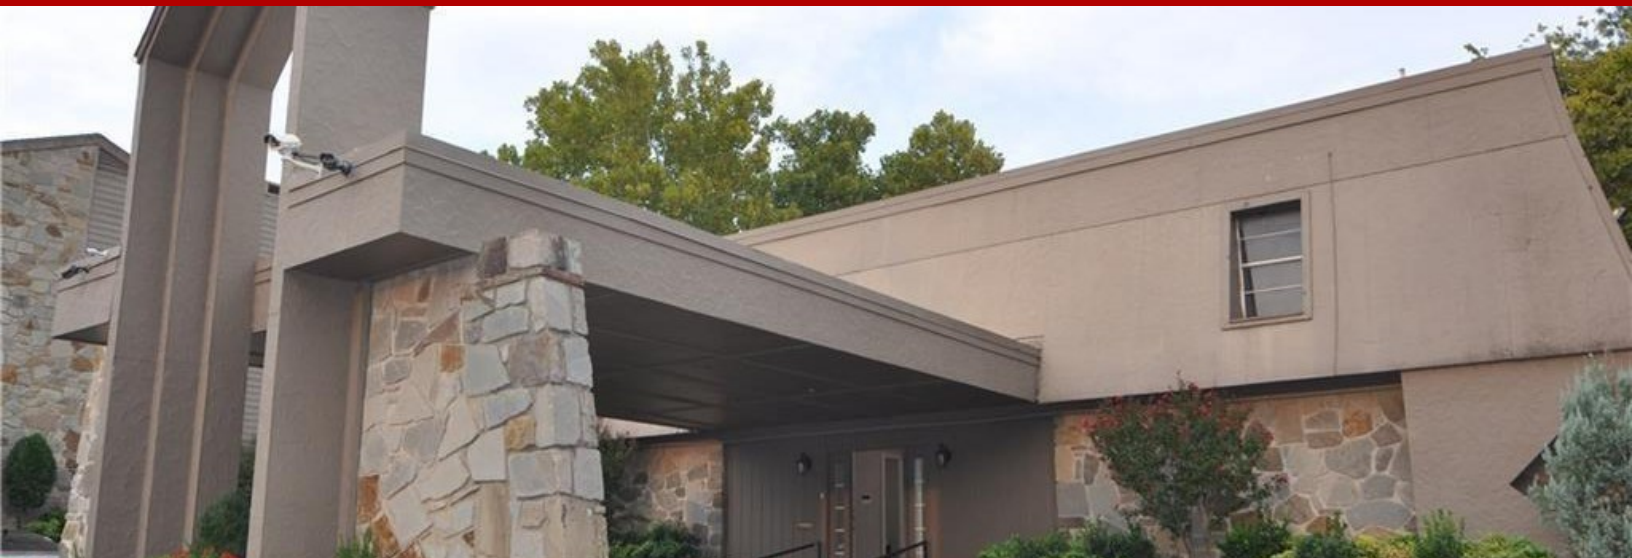

# Condominium - Oklahoma City, OK

**6000 N Pennsylvania Avenue, Oklahoma City, OK, 73112**

Offered at \$1,050

**GATED COMPLEX!!!!** close to Penn Square Mall. Two spacious bedrooms with walk in closet, fireplace in master and wood floors in living area. Lots of light and windows and refreshing pool to relax in. Kitchen is convenient with all appliances, including washer/dryer. Hurry!!! Great Price!!!