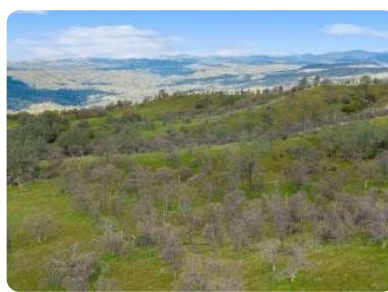

Agricultural, Single Family Residence - Raymond, CA

600 282 Acres Road 600, Raymond, CA, 93653

Offered at \$640,000

Stunning 282 acres of rolling hills, conveniently divided into 4 parcels. The property features multiple springs, expansive panoramic views and lovely sunset views, endless majestic oak trees, and is perfectly situated above the fog line! Parcel 1- 98.87acres. Parcel 2- 94.72acres. Parcel 3- 47.11acres. Parcel 4- 41.21acres.

0 Bedrooms
0 Bathrooms
Unknown sqft sqft
282 acre (lot size)
Built: Unknown year

Scan above on mobile device
for directions to this listing

Assist2Sell
vip@assist2sell.com

Assist  Sell.

All information deemed reliable but not guaranteed. If your property is currently listed this is not meant as a solicitation.
©2026 Assist2Sell.com - Licensed according to agreed upon terms and conditions. This listing is courtesy of Real Living Diamond Realtors