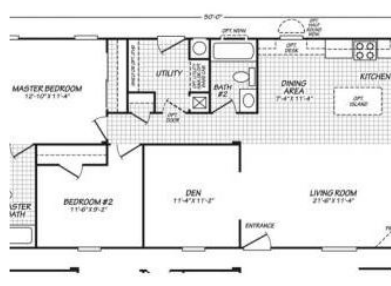

## 55200 Hatton Place, Whitewater, CA, 92282

Offered at \$175,000

AMAZING PANORAMIC MOUNTAIN, VALLEY AND DESERT VIEWS!!!! This flat parcel is ready for your new home sweet home and makes for a great investment opportunity with potential rental income on two units! Seller has plans for a proposed main house with 3 bed 2 bath and a 2 bed 2 bath ADU. This property previously had a mobile home so utilities should be ready to go, saving you lots of time and money!! Easy freeway access and new construction in the area with the community growing fast. Close to Casinos, Cabazon Outlets, and only minutes from Palm Springs!! Please contact listing agent. Kelly Kyles 949.394.4770

0 Bedrooms
0 Bathrooms
Unknown sqft sqft
0.24 acres (lot size)
Built: Unknown year

Scan above on mobile device for directions to this listing

Assist2Sell  
vip@assist2sell.com

Assist2Sell

All information deemed reliable but not guaranteed. If your property is currently listed this is not meant as a solicitation.  
©2026 Assist2Sell.com - Licensed according to agreed upon terms and conditions. This listing is courtesy of COLDWELL BANKER ASSOCIATED BROKERS REALTY