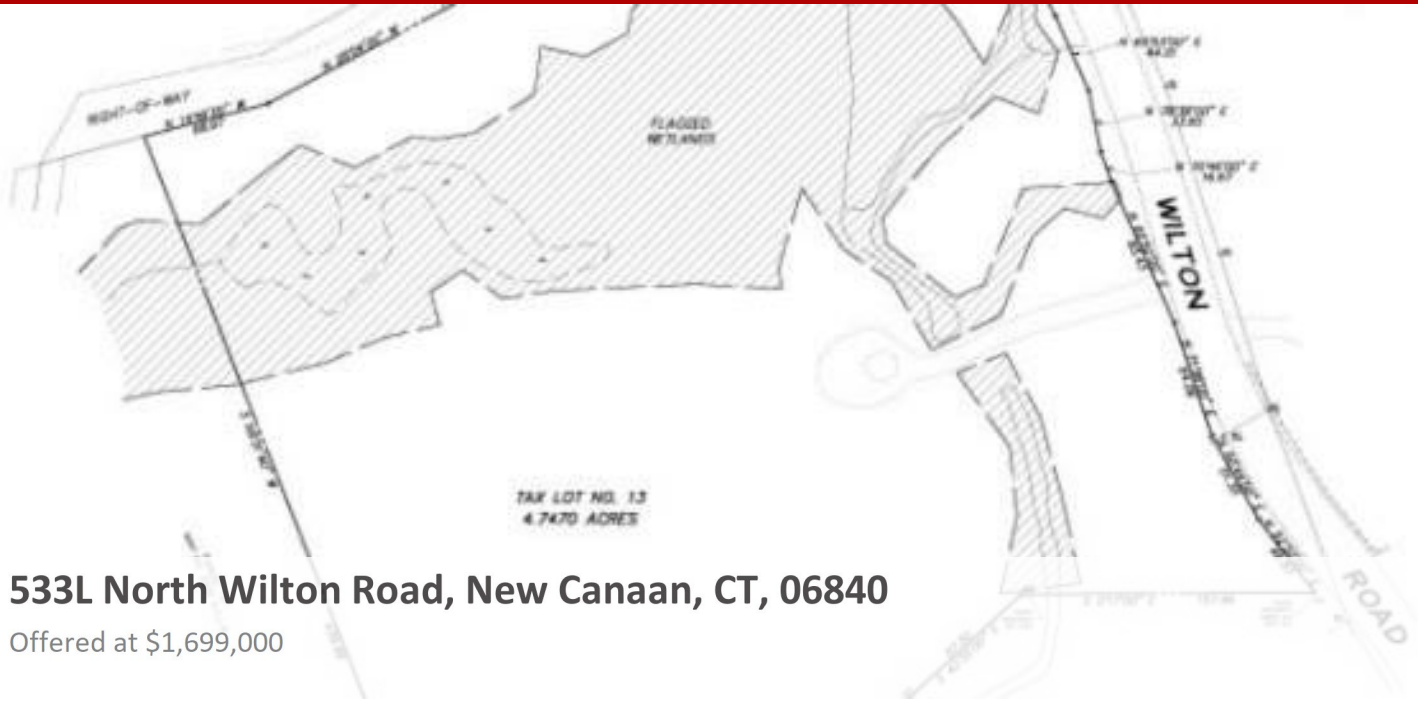

# Residential Land - New Canaan, CT

533L North Wilton Road, New Canaan, CT, 06840

Offered at \$1,699,000

Breathtaking waterfront acreage.  
High flat land w/ meadow, pond,  
stone walls.

0 Bedrooms
0 Bathrooms
Unknown sqft sqft
4.75 acre (lot size)
Built: Unknown year

<https://assist2sell.com/listing/533l-north-wilton-road-new-canaan-ct-06840/3yd-ctmls-170412876>