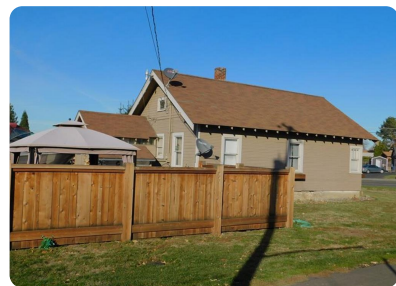

ADORABLE HOME WITH THAIN ROAD FRONTAGE

530 Thain Road, Lewiston, ID, 83501

Offered at \$195,000

	2 Bedrooms
	1 Bathrooms
	Unknown sqft sqft
	Built: 1925

Scan above on mobile device
for directions to this listing