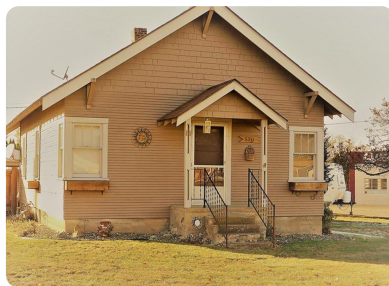

ADORABLE HOME WITH THAIN ROAD FRONTAGE

530 Thain Road, Lewiston, ID, 83501

Offered at \$195,000

	2 Bedrooms
	1 Bathrooms
	Unknown sqft sqft
	Built: 1925

Scan above on mobile device
for directions to this listing