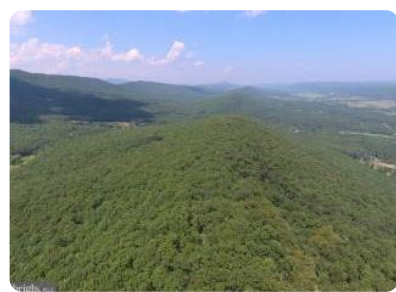

Scan above on mobile device
for directions to this listing

Assist2Sell
vip@assist2sell.com

Assist2Sell.

All information deemed reliable but not guaranteed. If your property is currently listed this is not meant as a solicitation.
©2026 Assist2Sell.com - Licensed according to agreed upon terms and conditions. This listing is courtesy of WEST VIRGINIA LAND & HOME REALTY

<https://assist2sell.com/listing/520-mountaineer-road-mathias-wv-26812/3yd-trendpa-wvhd2000932>