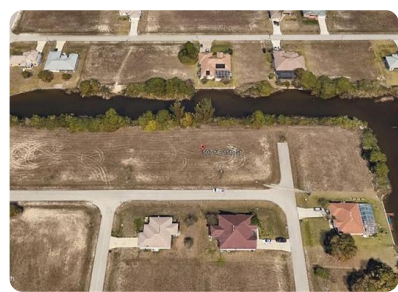

Scan above on mobile device
for directions to this listing

Assist2Sell Partners Realty
(239) 561-2500
eric@wesllleecounty.com

Assist2Sell.

All information deemed reliable but not guaranteed. If your property is currently listed this is not meant as a solicitation.
©2019 Assist2Sell.com - Licensed according to agreed upon terms and conditions. This listing is courtesy of CENTURY 21 Birchwood Realty Inc.

<https://assist2sell.com/listing/507-ne-15th-ter-cape-coral-fl-33909/3yd-fmswfl-219055325>