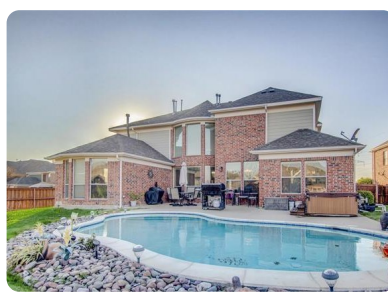

Scan above on mobile device
for directions to this listing

Assist2Sell
info@assist2sell.com

Assist Sell.

All information deemed reliable but not guaranteed. If your property is currently listed this is not meant as a solicitation.
©2020 Assist2Sell.com - Licensed according to agreed upon terms and conditions. This listing is courtesy of RE/MAX Elite

<https://assist2sell.com/listing/4908-soaring-eagle-court-grand-prairie-tx-75052/3yd-ntreis-14261483>