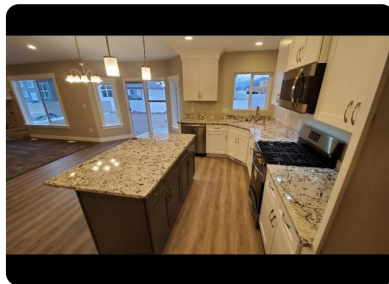

Scan above on mobile device
for directions to this listing

Assist2Sell Buyer's 1st Choice Realty, LLC
(801) 489-4300
quinn@assist2sell.com

Assist2Sell.

All information deemed reliable but not guaranteed. If your property is currently listed this is not meant as a solicitation.
©2020 Assist2Sell.com - Licensed according to agreed upon terms and conditions. This listing is courtesy of Flat Rate Homes

<https://assist2sell.com/listing/4829-n-cliffrose-dr-eagle-mountain-ut-84005/3yd-wfrmlsut-1643824>