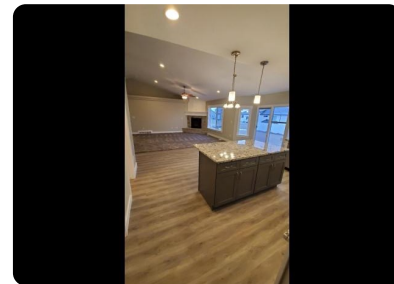

Scan above on mobile device
for directions to this listing

Assist2Sell Buyer's 1st Choice Realty, LLC
(801) 489-4300
quinn@assist2sell.com

Assist2Sell.

All information deemed reliable but not guaranteed. If your property is currently listed this is not meant as a solicitation.
©2020 Assist2Sell.com - Licensed according to agreed upon terms and conditions. This listing is courtesy of Flat Rate Homes

<https://assist2sell.com/listing/4829-n-cliffrose-dr-eagle-mountain-ut-84005/3yd-wfrmlsut-1643824>