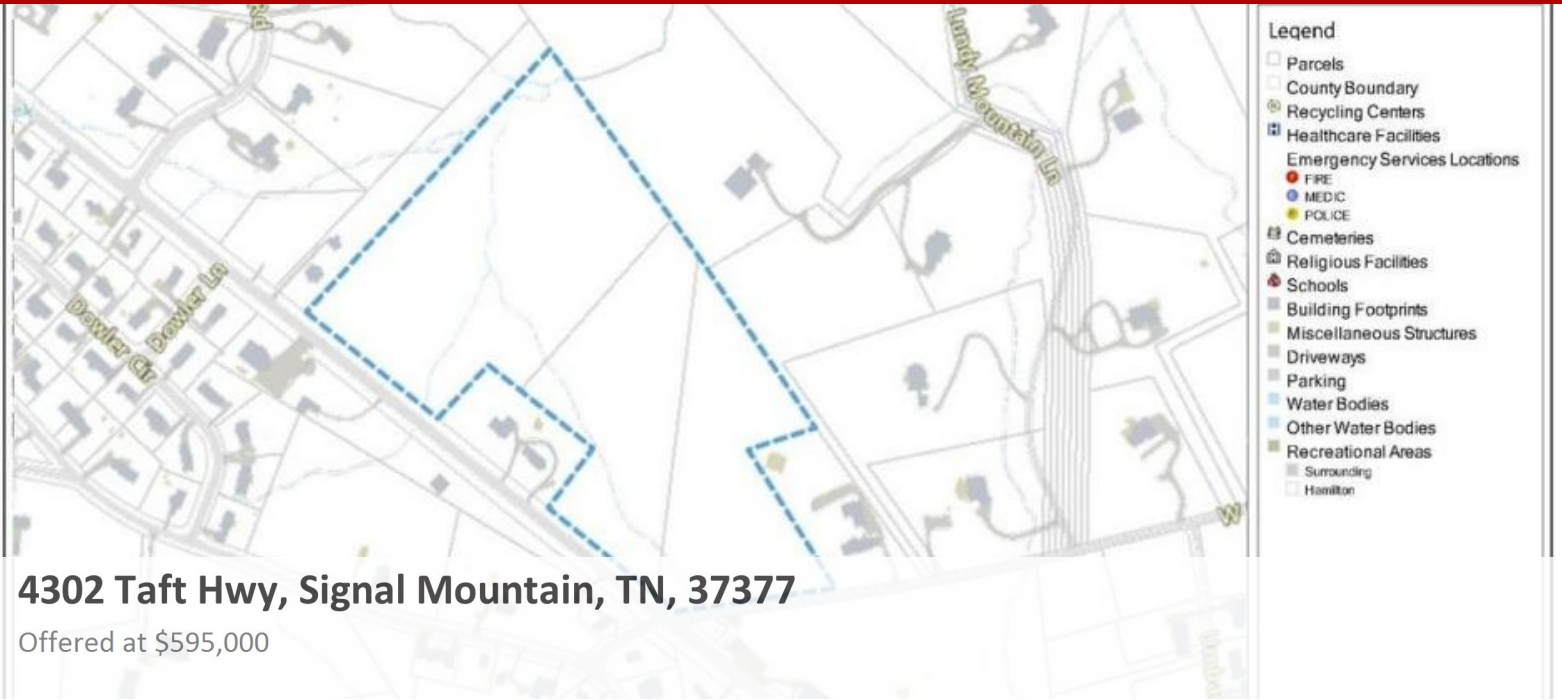

Residential - Signal Mountain, TN

4302 Taft Hwy, Signal Mountain, TN, 37377

Offered at \$595,000

Beautiful land for sale on Signal Mountain. The sale will combine 3 separate tracts of land totalling roughly 22 acres. Call today to schedule your tour.

	0 Bedrooms
	0 Bathrooms
	Unknown sqft sqft
	21.8 acre (lot size)
	Built: Unknown year

Scan above on mobile device
for directions to this listing

Assist2Sell
info@assist2sell.com

Assist  Sell.

All information deemed reliable but not guaranteed. If your property is currently listed this is not meant as a solicitation.
©2019 Assist2Sell.com - Licensed according to agreed upon terms and conditions. This listing is courtesy of Real Estate Partners Chattanooga LLC

<https://assist2sell.com/listing/4302-taft-hwy-signal-mountain-tn-37377/3yd-cartn-1283406>