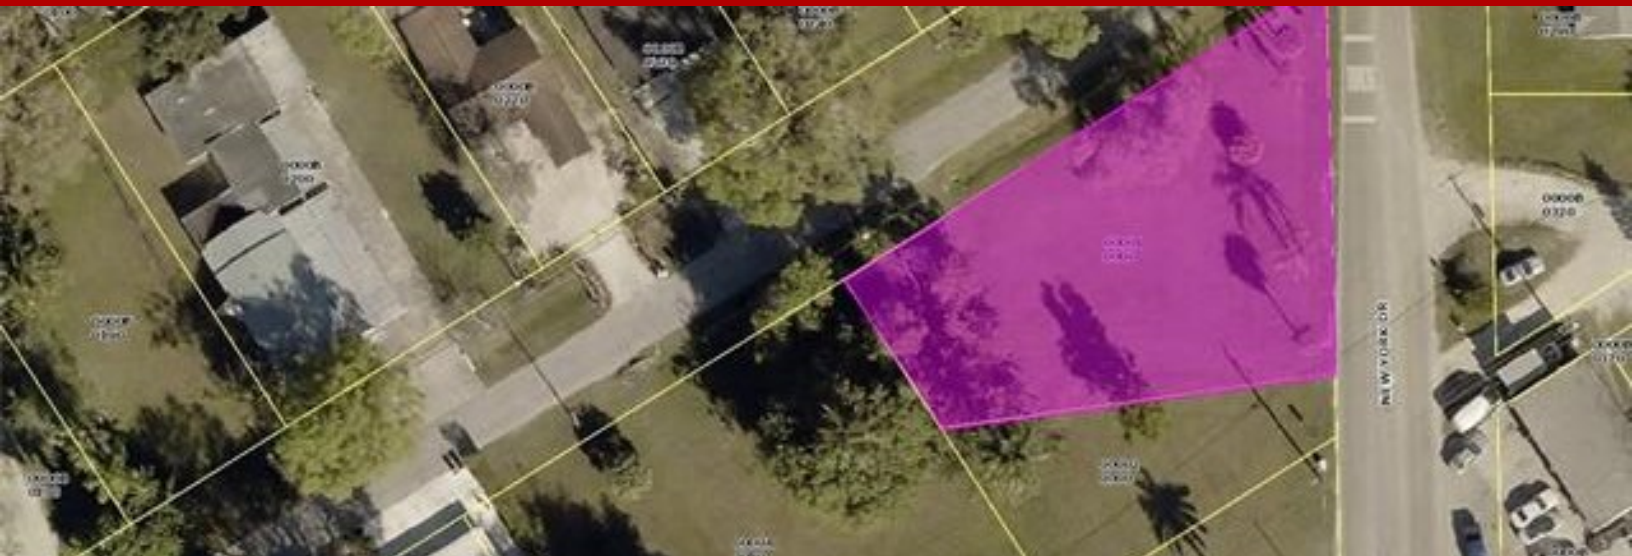

Lot - FORT MYERS, FL

426 New York DR, FORT MYERS, FL, 33905

Offered at \$25,000

OPPORTUNITY KNOCKS..... Location Location Location.
Oversized (0.31ac) Residential Lot with County Utilities in place. Adjacent Lots are for sale too..... up to 1.55ac with about half zoned Commercial on busy Palm Beach Blvd.
Please call for more info.

 0 Bedrooms
 0 Bathrooms
 Unknown sqft sqft
 0.31 acre (lot size)
 Built: Unknown year

Scan above on mobile device
for directions to this listing

Assist2Sell Partners Realty
(239) 561-2500
eric@wesellleecounty.com