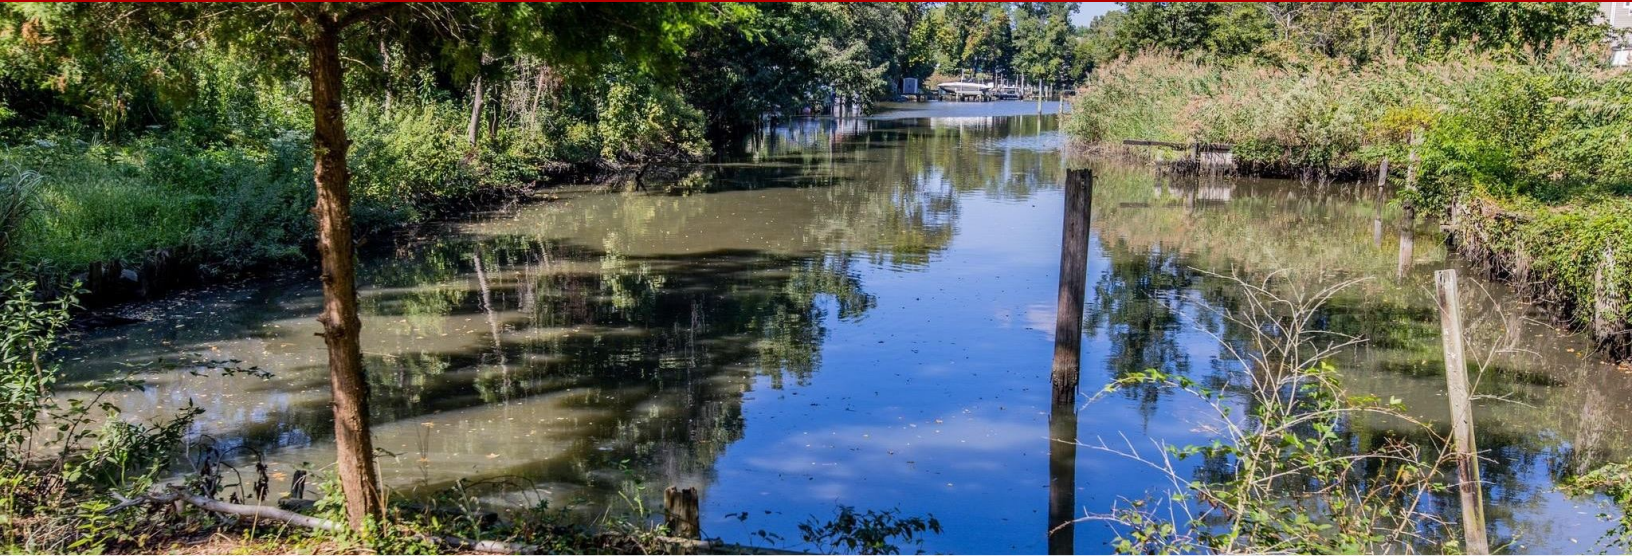

Vacant land - EDGEWATER, MD

4178 Shoreham Beach Road, Edgewater, MD, 21037

Offered at \$800,000

Note, some of the sites are showing an existing home that is the neighbor for our location. There is discrepancy with the address with SDAT. Please do not go down 4170 Shoreham beach driveway. That is not this homesiteThis waterfront land could be the location of your next home! Imagine enjoying your water views and getting to take your boat out on the Severn or to the bay!***Note, some of the sites are showing an existing home that is the neighbor for our location. There is discrepancy with the address with SDAT. Please do not go down 4170 Shoreham beach driveway. That is not this land** **The lot line may still be adjusted which will affect the total square footage.