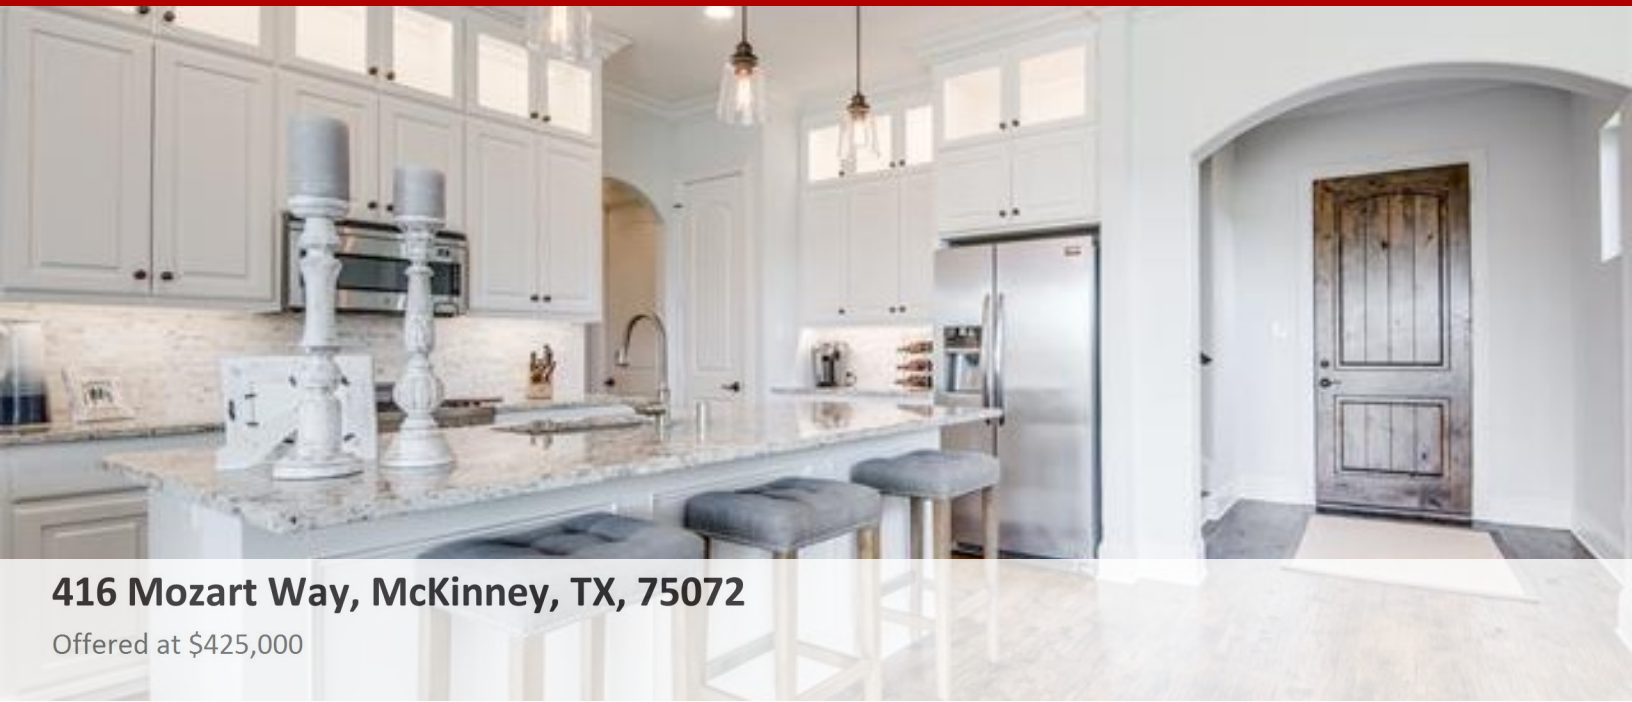

RES-Townhouse, Traditional - McKinney, TX

416 Mozart Way, McKinney, TX, 75072

Offered at \$425,000

Gorgeous custom townhouse with spectacular views of the Pete Dye golf course. This end of group home has a nice side and back yard. Exceptional craftsmanship through out this barely lived in beauty. Large master suite on first floor, offering an amazing walk in closet, and elaborate master bathroom. Upstairs an over sized game room, two spacious bedrooms one having a large balcony to sit and enjoy the beautiful scenery. Home offering high end SS appliances, hand scraped hard woods. This may be the one for you!

 3 Bedrooms
 3 Bathrooms
 2,387 sqft
 0.1 acre (lot size)
 Built: 2015

Scan above on mobile device
for directions to this listing

Assist2Sell
info@assist2sell.com

All information deemed reliable but not guaranteed. If your property is currently listed this is not meant as a solicitation.
©2020 Assist2Sell.com - Licensed according to agreed upon terms and conditions. This listing is courtesy of Berkshire Hathaway HomeServices PenFed Realty Texa