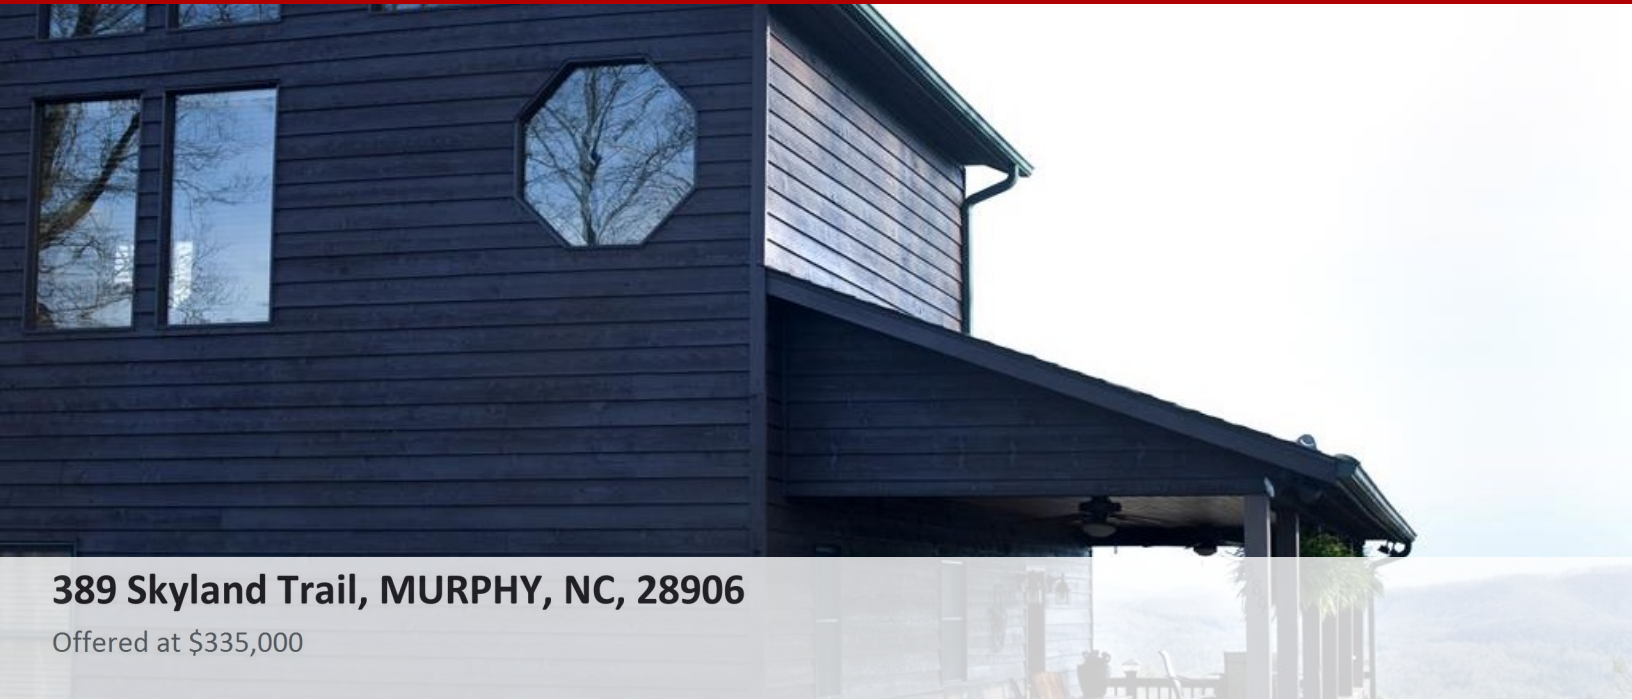

# Single Family,Chalet - MURPHY, NC

## 389 Skyland Trail, MURPHY, NC, 28906

Offered at \$335,000

Mountainside chalet in Nantahala Nat Forest 3 BR 3 bath with king beds and walk in closets. Master has vaulted ceiling, jacuzzi and mountain views. Open kitchen, dining room and den. Enjoy the beautiful stone fireplace, chef's kitchen with wet bar and serving area with views thru gorgeous 2 story chalet windows. Main level has beautiful hardwood floors and vaulted ceilings 2019 updates include new flooring on first level and stairwell. Complete exterior refreshment with 8 to 10 yr stain-beautiful landscaping-.43 cleared lot (45k assessed) gazebo, grill and fire pit with gorgeous views of GA-TN mtn range. AC updated 2016 14-15 seer compressor unit. Home is very clean and well-kept.