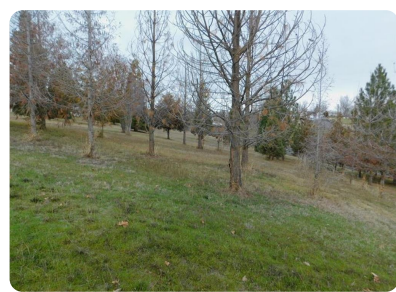

Scan above on mobile device
for directions to this listing

Assist2Sell Discovery Real Estate
Shelly Montoya
(208) 798-7822
smiles@assist2sell.com

Assist Sell.

All information deemed reliable but not guaranteed. If your property is currently listed this is not meant as a solicitation.
©2020 Assist2Sell.com - Licensed according to agreed upon terms and conditions.

<https://assist2sell.com/listing/3800-barr-road-lewiston-id-83501/3yd-a2sell-647408>