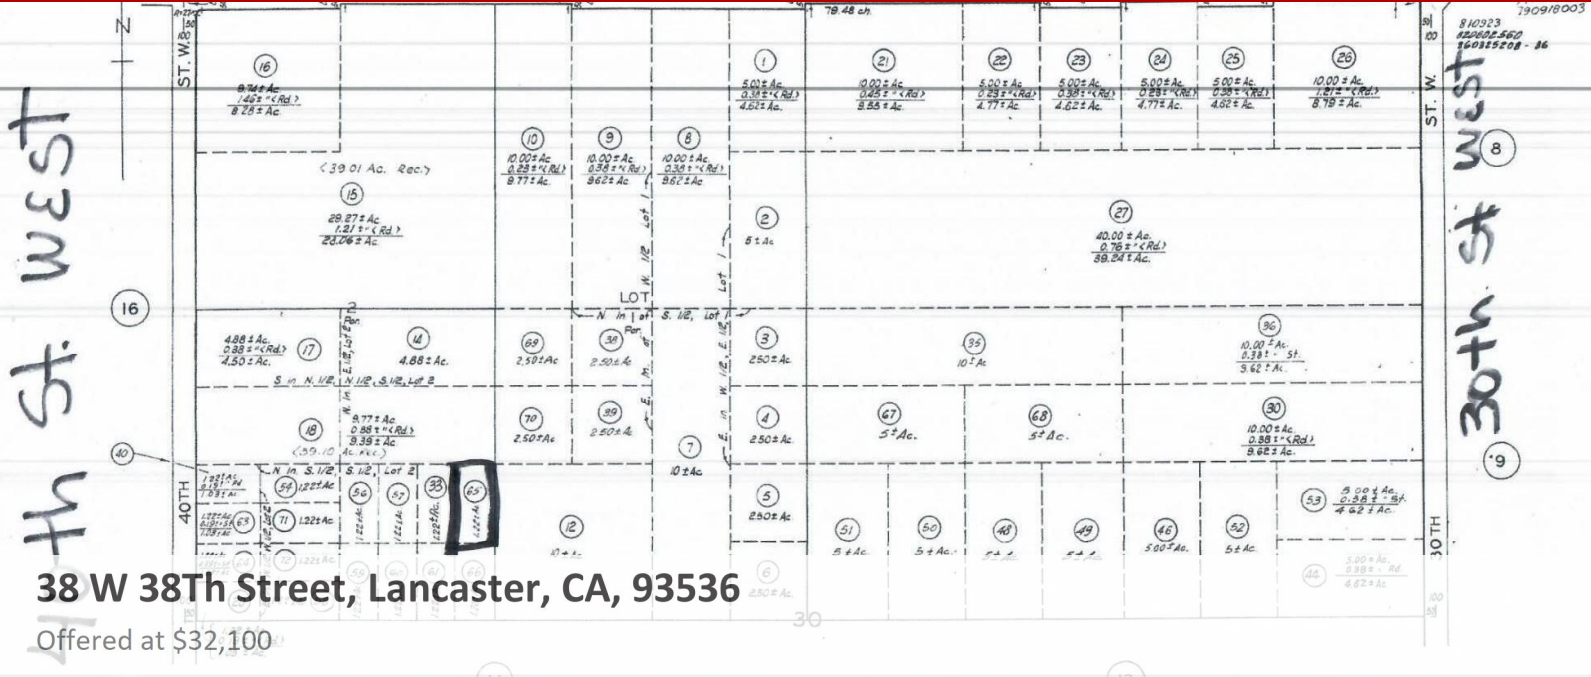

# D - Lancaster, CA

Great Opportunity!!! 1.24 Acres  
Industrial Area. "L" shape lot near  
to fwy 14. West Side

0 Bedrooms
0 Bathrooms
Unknown sqft sqft
Built: Unknown year

**Assist2Sell**  
No other photos  
Available

<https://assist2sell.com/listing/38-w-38th-street-lancaster-ca-93536/3yd-gavarca-21010972>