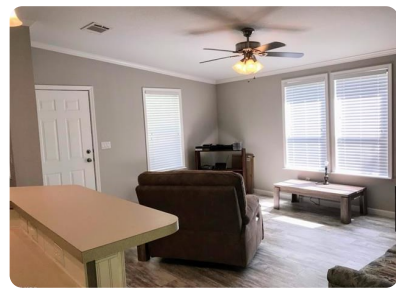

Scan above on mobile device
for directions to this listing

Assist2Sell
info@assist2sell.com

Assist2Sell.

All information deemed reliable but not guaranteed. If your property is currently listed this is not meant as a solicitation.

©2019 Assist2Sell.com - Licensed according to agreed upon terms and conditions. This listing is courtesy of Southern Heritage Real Estate

<https://assist2sell.com/listing/3740-e-double-j-acres-rd-labelle-fl-33935/3yd-fmswfl-219055792>