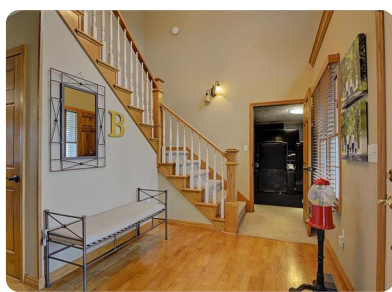

For sale

3510 West Morningside Place, Springfield, MO, 65807

Offered at \$299,900

Beautiful, two story, all brick and stone home tucked back in a cul-de-sac in Marlborough Manor with wrap around front porch! The main floor offers a formal living room, dining room, family room w/fireplace, gorgeous hardwood floors. The kitchen has granite countertops, center island and stainless appliances. There is also a guest bedroom/office and bath. Upstairs are 3 bedrooms, 2 bathrooms, including the master suite which has a private office w/french doors off of it. This homes offers many amenities and upgrades!!

4 Bedrooms
3 Bathrooms
2,940 sqft
0.34 acre (lot size)
Built: 1997

Scan above on mobile device for directions to this listing

Assist2Sell Client Saves
Gay Lynn Robinson
(417) 889-7000
gayrobinson@me.com