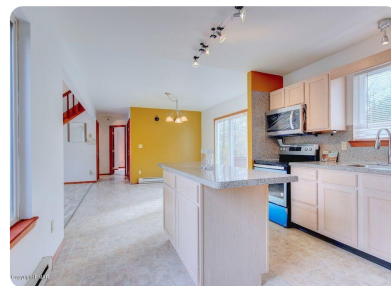

Scan above on mobile device
for directions to this listing

Assist2Sell
info@assist2sell.com

Assist Sell.

All information deemed reliable but not guaranteed. If your property is currently listed this is not meant as a solicitation.
©2019 Assist2Sell.com - Licensed according to agreed upon terms and conditions. This listing is courtesy of United National Realty Group Inc

<https://assist2sell.com/listing/323-wobbly-barn-rd-henryville-pa-18332/3yd-pmarpa-pm-71452>