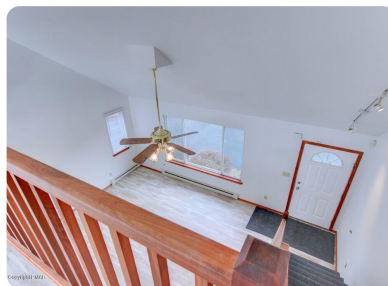

Scan above on mobile device
for directions to this listing

Assist2Sell
info@assist2sell.com

Assist Sell.

All information deemed reliable but not guaranteed. If your property is currently listed this is not meant as a solicitation.
©2019 Assist2Sell.com - Licensed according to agreed upon terms and conditions. This listing is courtesy of United National Realty Group Inc

<https://assist2sell.com/listing/323-wobbly-barn-rd-henryville-pa-18332/3yd-pmarpa-pm-71452>