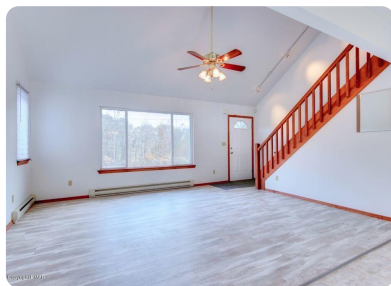

Scan above on mobile device
for directions to this listing

Assist2Sell
info@assist2sell.com

Assist Sell.

All information deemed reliable but not guaranteed. If your property is currently listed this is not meant as a solicitation.
©2019 Assist2Sell.com - Licensed according to agreed upon terms and conditions. This listing is courtesy of United National Realty Group Inc

<https://assist2sell.com/listing/323-wobbly-barn-rd-henryville-pa-18332/3yd-pmarpa-pm-71452>