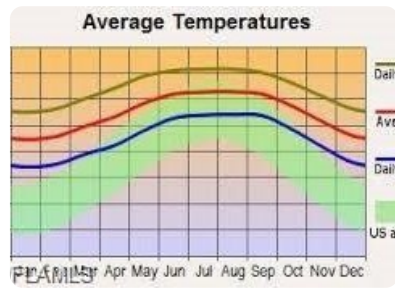

Scan above on mobile device for directions to this listing

Assist2Sell
info@assist2sell.com

Assist Sell.

All information deemed reliable but not guaranteed. If your property is currently listed this is not meant as a solicitation.
©2019 Assist2Sell.com - Licensed according to agreed upon terms and conditions. This listing is courtesy of KINGDOM REALTY SERVICES LLC

<https://assist2sell.com/listing/3210-15th-st-w-lehigh-acres-fl-33971/3yd-fmswfl-219055545>