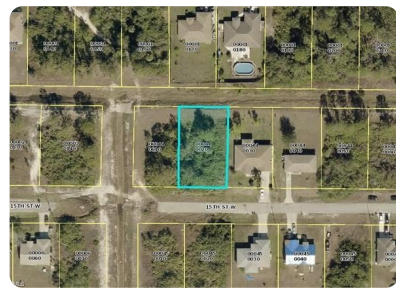

# Lot - LEHIGH ACRES, FL

**3210 15th ST W, LEHIGH ACRES, FL, 33971**

Offered at \$12,000

Location Location !!!! Beautiful property lot located in great area, this Property Lot ready to build, with access to major highways, just 20 minutes from Gulf Coast and Ave Maria University.

	0 Bedrooms
	0 Bathrooms
	Unknown sqft sqft
	0.26 acre (lot size)
	Built: Unknown year

Scan above on mobile device for directions to this listing

Assist2Sell  
info@assist2sell.com

Assist  Sell.

All information deemed reliable but not guaranteed. If your property is currently listed this is not meant as a solicitation.  
©2019 Assist2Sell.com - Licensed according to agreed upon terms and conditions. This listing is courtesy of KINGDOM REALTY SERVICES LLC