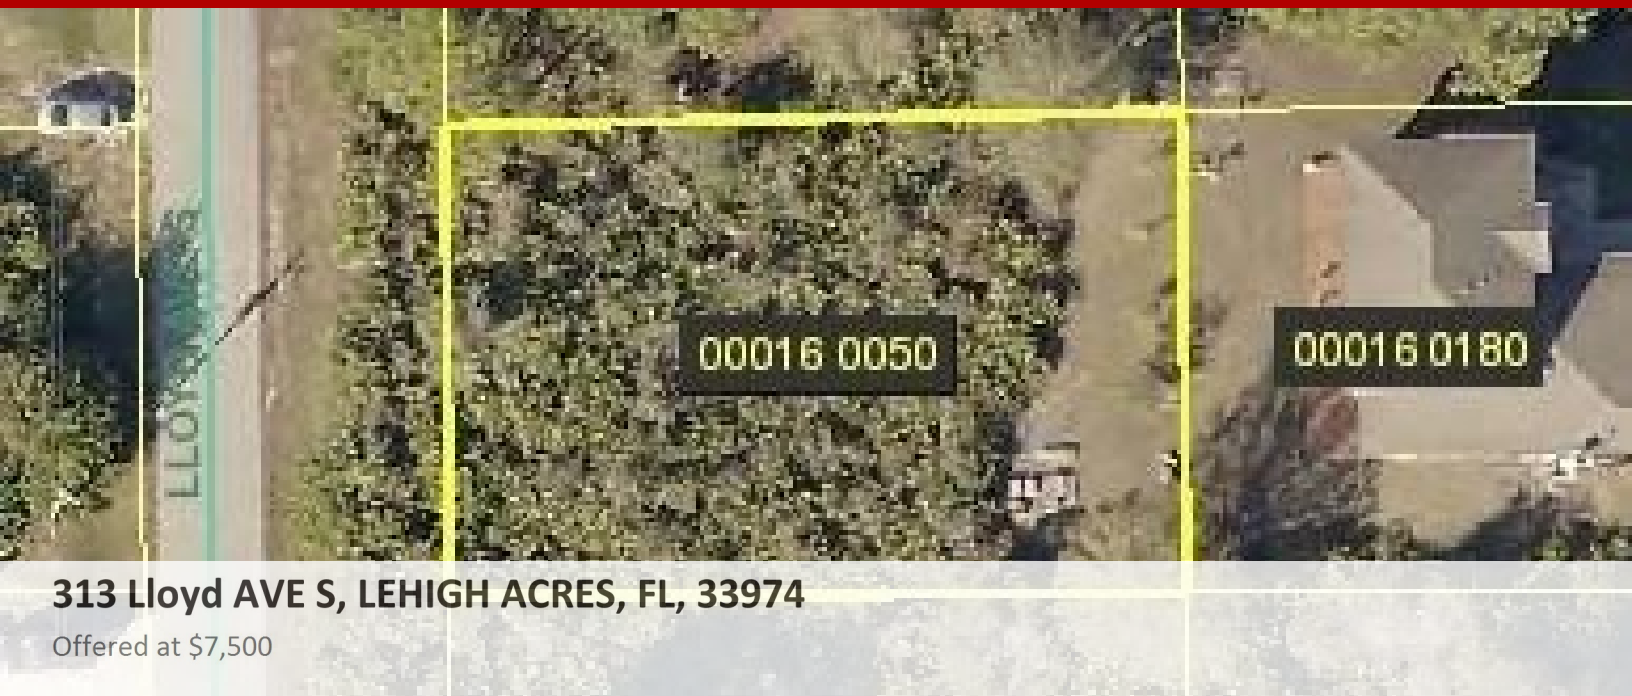

Lot - LEHIGH ACRES, FL

313 Lloyd AVE S, LEHIGH ACRES, FL, 33974

Offered at \$7,500

This location is growing rapidly.

	0 Bedrooms
	0 Bathrooms
	Unknown sqft sqft
	0.23 acre (lot size)
	Built: Unknown year

Scan above on mobile device
for directions to this listing

<https://assist2sell.com/listing/313-lloyd-ave-s-lehigh-acres-fl-33974/3yd-fmswfl-219053577>