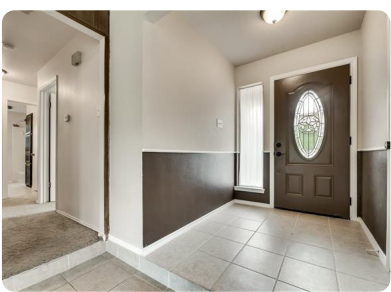

Scan above on mobile device
for directions to this listing

Assist2Sell
info@assist2sell.com

All information deemed reliable but not guaranteed. If your property is currently listed this is not meant as a solicitation.
©2019 Assist2Sell.com - Licensed according to agreed upon terms and conditions. This listing is courtesy of Century 21 Mike Bowman, Inc.

<https://assist2sell.com/listing/3116-murphy-drive-bedford-tx-76021/3yd-ntreis-14115992>