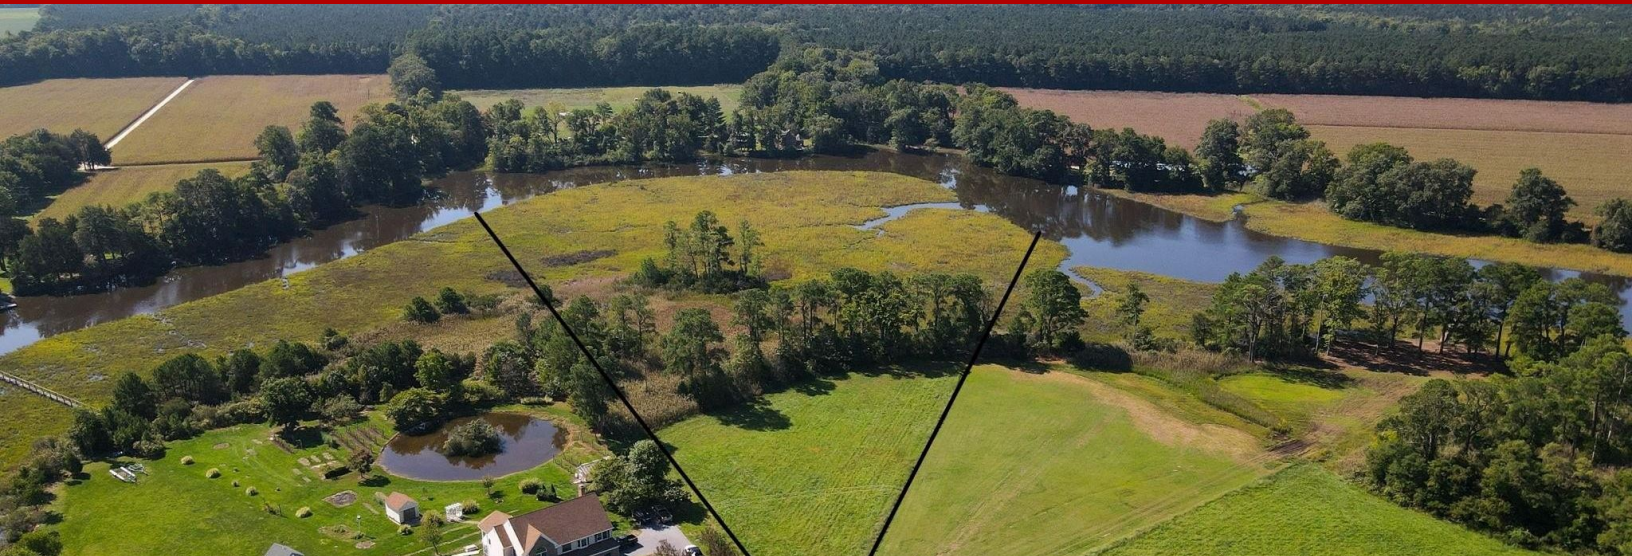

Vacant land - PRINCESS ANNE, MD

28215 Merlin Court, Princess Anne, MD, 21853

Offered at \$84,900

WATERFRONT LOT READY TO BUILD ON AT A VERY REASONABLE PRICE. COVINGTON COVE IS A PRIVATE WELL MAINTAINED COMMUNITY OF EXQUISITE HOMES. VERY PRIVATE LOCATION BUT ONLY MINUTES FROM TWO UNIVERSITIES. SHORT DRIVE TO SHOPPING AND MEDICAL FACILITIES.

0 Bedrooms

0 Bathrooms

Unknown sqft sqft

3.59 acre (lot size)

Built: Unknown year

Scan above on mobile device
for directions to this listing

Assist2Sell
vip@assist2sell.com

Assist2Sell