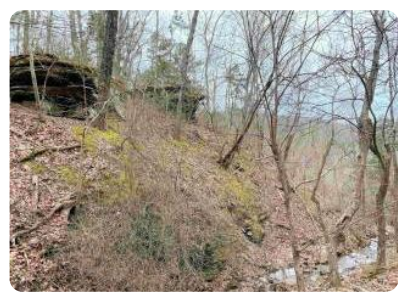

Scan above on mobile device
for directions to this listing

Assist2Sell
vip@assist2sell.com

Assist Sell.

All information deemed reliable but not guaranteed. If your property is currently listed this is not meant as a solicitation.
©2026 Assist2Sell.com - Licensed according to agreed upon terms and conditions. This listing is courtesy of McKenzie Realty Group

<https://assist2sell.com/listing/2759-pangburn-road-heber-springs-ar-72543/3yd-carmls-22011064>