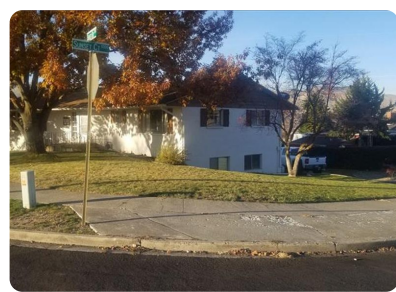

For sale

2715 Sunset Dr, Lewiston , ID, 83501

Offered at \$269,900

Open Concept Mid Century home on a larger Corner lot, Close to shopping, schools and park. With 2 kitchens this home is well suited for 2 families or as a duplex. Plenty of Room to build your dream shop with a convenient circular driveway with its own RV dump site. With New windows, New Furnace, updated walk out basement and Fresh paint its Move in ready.

 3 Bedrooms
 3 Bathrooms
 3,238 sqft
 0.34 acre (lot size)
 Built: 1958

Scan above on mobile device for directions to this listing

Assist2Sell Discovery Real Estate
Witney Branting
(208) 798-7822
witney@assist2sell.com