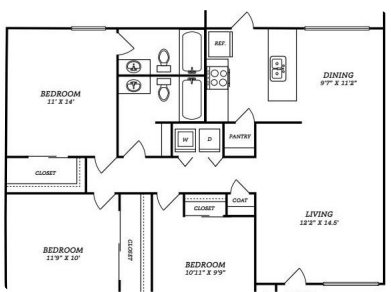

# Mid/Hi-Rise Condominium - Houston, TX

250 N Uvalde, Houston, TX, 77015

Offered at \$1,110

 3 Bedrooms
 2 Bathrooms
 1,158 sqft
 Built: 1978

Scan above on mobile device for directions to this listing

Assist2Sell  
info@assist2sell.com