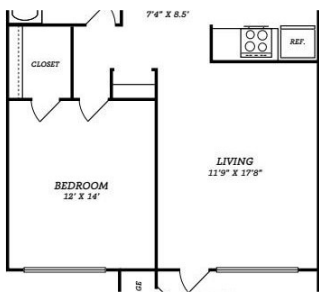

Mid/Hi-Rise Condominium - Houston, TX

250 N Uvalde, Houston, TX, 77015

Offered at \$695

 1 Bedrooms
 1 Bathrooms
 660 sqft
 Built: 1978

Scan above on mobile device for directions to this listing

Assist2Sell
info@assist2sell.com