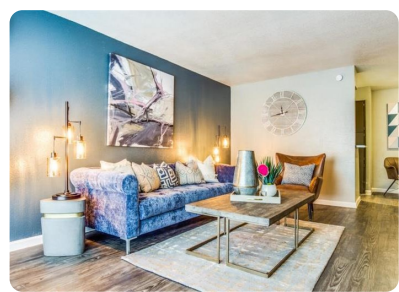

Mid/Hi-Rise Condominium - Houston, TX

250 N Uvalde, Houston, TX, 77015

Offered at \$695

 1 Bedrooms
 1 Bathrooms
 660 sqft
 Built: 1978

Scan above on mobile device for directions to this listing

Assist2Sell
info@assist2sell.com