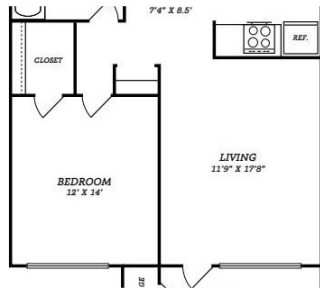

Mid/Hi-Rise Condominium - Houston, TX

250 N Uvalde, Houston, TX, 77015

Offered at \$745

 1 Bedrooms
 1 Bathrooms
 660 sqft
 Built: 1978

Scan above on mobile device
for directions to this listing

Assist2Sell
info@assist2sell.com