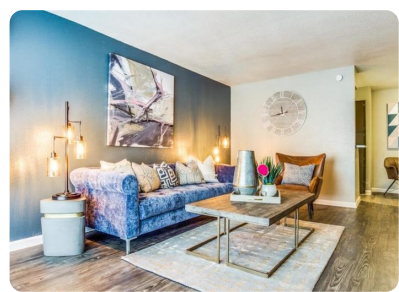

Mid/Hi-Rise Condominium - Houston, TX

250 N Uvalde, Houston, TX, 77015

Offered at \$745

 1 Bedrooms
 1 Bathrooms
 660 sqft
 Built: 1978

Scan above on mobile device
for directions to this listing

Assist2Sell
info@assist2sell.com