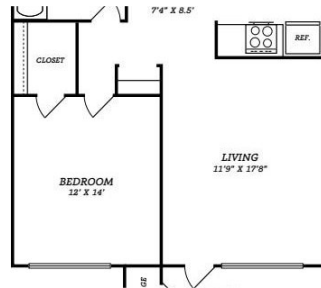

Mid/Hi-Rise Condominium - Houston, TX

250 N Uvalde, Houston, TX, 77015

Offered at \$695

| |
|---|
|  1 Bedrooms |
|  1 Bathrooms |
|  660 sqft |
|  Built: 1978 |

Scan above on mobile device
for directions to this listing