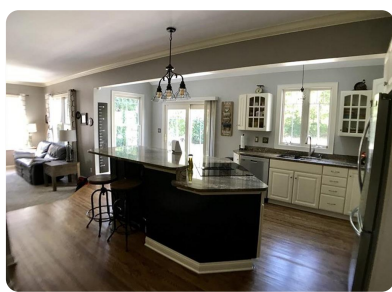

Scan above on mobile device for directions to this listing

Assist2Sell Buyers & Sellers Advantage
Assist2Sell Team
(317) 353-2600
info@4indyhomes.com

All information deemed reliable but not guaranteed. If your property is currently listed this is not meant as a solicitation.
©2019 Assist2Sell.com - Licensed according to agreed upon terms and conditions.