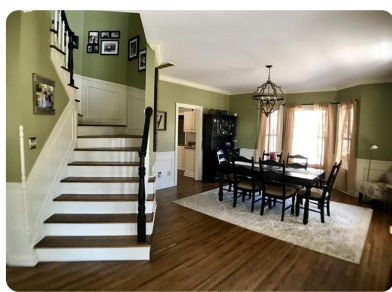

Scan above on mobile device for directions to this listing

Assist2Sell Buyers & Sellers Advantage
Assist2Sell Team
(317) 353-2600
info@4indyhomes.com

All information deemed reliable but not guaranteed. If your property is currently listed this is not meant as a solicitation.
©2019 Assist2Sell.com - Licensed according to agreed upon terms and conditions.