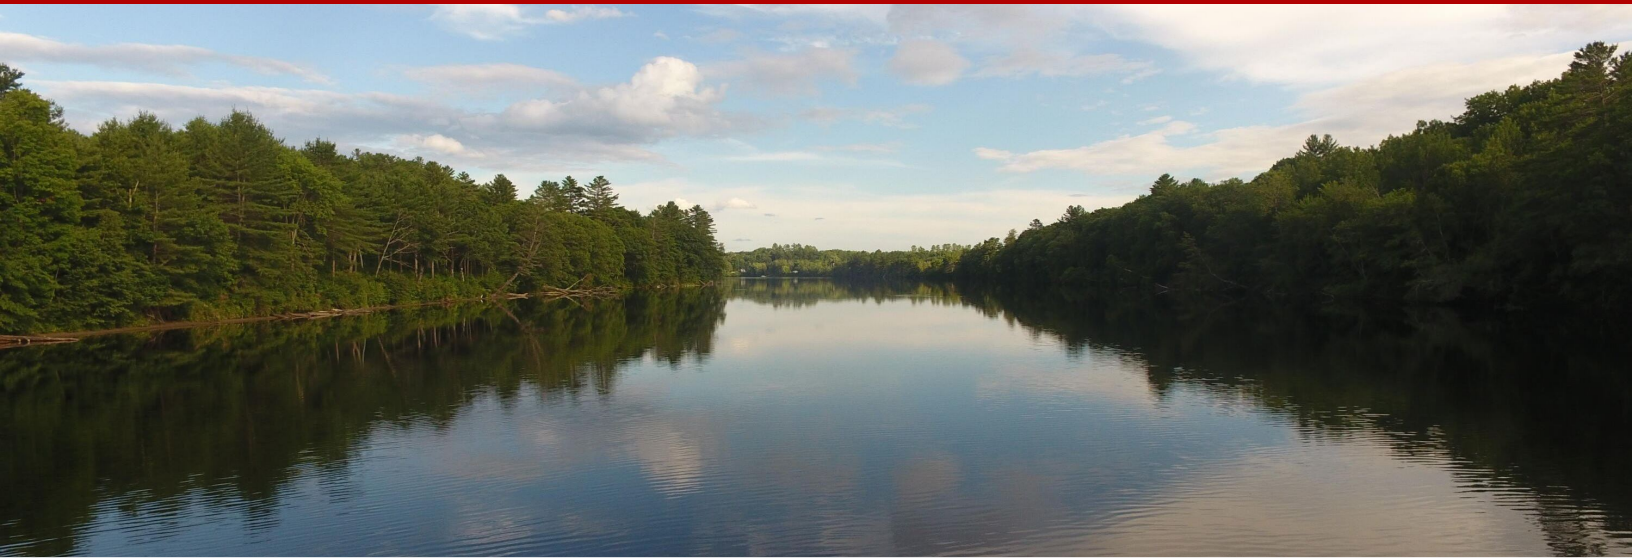

Land - Norridgewock, ME

240 Madison Road, Norridgewock, ME, 04957

Offered at \$299,900

12493 - Don't you deserve a large tract of land with extensive Kennebec River frontage? Come and explore this easy access from the paved public road, you will quickly discover it has so much to offer. including a major trail system that goes through the property for recreational use, such as biking, 4-wheeling and snowmobiling to name a few. Inquire today!