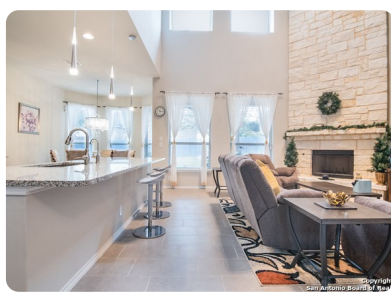

Scan above on mobile device
for directions to this listing

Assist2Sell
info@assist2sell.com

Assist Sell.

All information deemed reliable but not guaranteed. If your property is currently listed this is not meant as a solicitation.
©2020 Assist2Sell.com - Licensed according to agreed upon terms and conditions. This listing is courtesy of KELLER WILLIS SAN ANTONIO
INC

<https://assist2sell.com/listing/23526-enchanted-bend-san-antonio-tx-78260/3yd-sabortx-1369195>