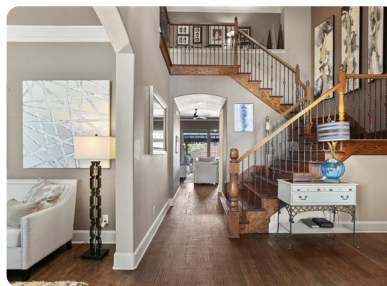

Scan above on mobile device
for directions to this listing

Assist2Sell
info@assist2sell.com

Assist2Sell

All information deemed reliable but not guaranteed. If your property is currently listed this is not meant as a solicitation.
©2019 Assist2Sell.com - Licensed according to agreed upon terms and conditions. This listing is courtesy of Dallas Compass, LLC.

<https://assist2sell.com/listing/2324-round-mountain-circle-lewisville-tx-75056/3yd-ntreis-14180216>