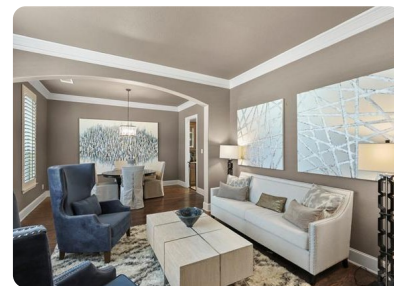

Scan above on mobile device
for directions to this listing

Assist2Sell
info@assist2sell.com

Assist2Sell

All information deemed reliable but not guaranteed. If your property is currently listed this is not meant as a solicitation.
©2019 Assist2Sell.com - Licensed according to agreed upon terms and conditions. This listing is courtesy of Dallas Compass, LLC.

<https://assist2sell.com/listing/2324-round-mountain-circle-lewisville-tx-75056/3yd-ntreis-14180216>