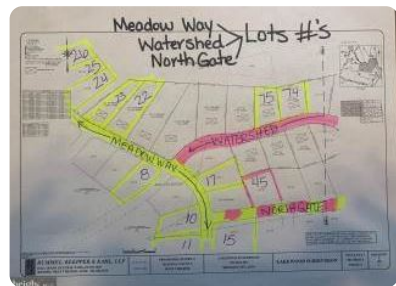

Vacant land - RIDGELEY, WV

23 Meadow Way, Ridgeley, WV, 26753

Offered at \$44,550

Private residential lake community sitting on 500 wooded acres with over 3 miles of lake shoreline. Escape to nature by enjoying fishing, hiking, biking, ice skating, and swimming in your own backyard. Residents can enjoy the community beach, pavilion, picnic areas, and private trails. This lake community is nestled minutes from Cumberland, MD and an easy commute to ATK, CSX, WMHS, New Page, etc.

0 Bedrooms

0 Bathrooms

Unknown sqft sqft

0.6 acre (lot size)

Built: Unknown year

Scan above on mobile device
for directions to this listing

Assist2Sell
vip@assist2sell.com

Assist  Sell.