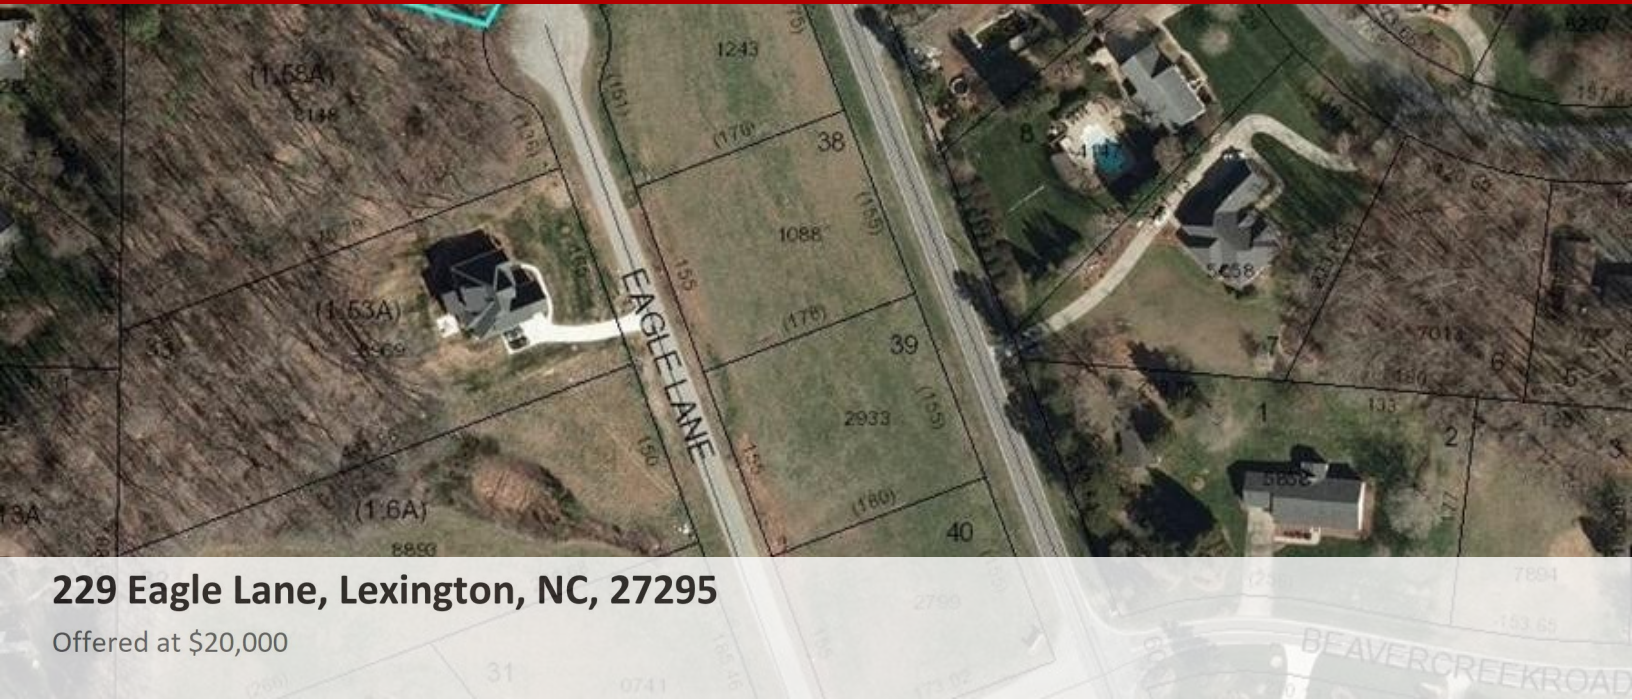

# Single - Lexington, NC

## 229 Eagle Lane, Lexington, NC, 27295

Offered at \$20,000

This 0.90 ACRE BASEMENT LOT in Sapona West subdivision is the ideal location for your CUSTOM HOME BUILD. Fabulous neighborhood located near the SAPONA RIDGE COUNTRY CLUB. Convenient to highways w/easy access to Winston-Salem, High Point & Charlotte! **\*\*ENERGY STAR CERTIFIED\*\*** Multiple lots & locations are available. Advertised lot price requires a custom build with builder...SEE AGENT ONLY REMARKS. Call agent for more information

0 Bedrooms
0 Bathrooms
Unknown sqft sqft
0.9 acre (lot size)
Built: Unknown year

Assist2Sell

No other photos Available

Assist2Sell

No other photos Available

Assist2Sell

No other photos Available

Assist2Sell