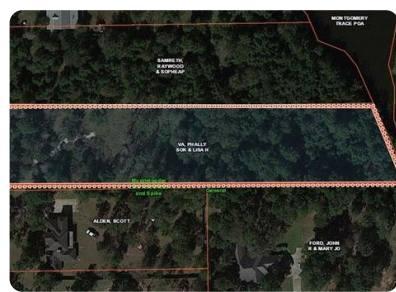

Lots - Magnolia, TX

2218 Honea Egypt Road, Magnolia, TX, 77354

Offered at \$150,000

Wonderful 2.2660 acre WATERFRONT LOT!
Utilities are available and there are deed restrictions. This would be the perfect place to build your dream home!!

 0 Bedrooms
 0 Bathrooms
 Unknown sqft sqft
 2.27 acres (lot size)
 Built: Unknown year

Scan above on mobile device
for directions to this listing

Assist2Sell Results Realty
(713) 823-1848
a2sell@aol.com