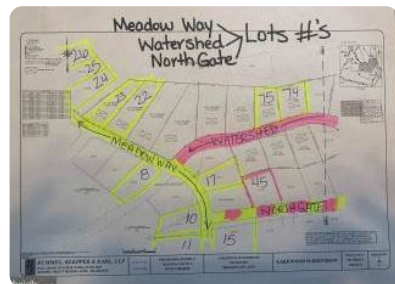

Vacant land - RIDGELEY, WV

22 Meadow Way, Ridgeley, WV, 26753

Offered at \$45,100

Private residential lake community sitting on 500 wooded acres with over 3 miles of lake shoreline. Escape to nature by enjoying fishing, hiking, biking, ice skating, and swimming in your own backyard. Residents can enjoy the community beach, pavilion, picnic areas, and private trails. This lake community is nestled minutes from Cumberland, MD and an easy commute to ATK, CSX, WMHS, New Page, etc.

0 Bedrooms

0 Bathrooms

Unknown sqft sqft

0.64 acre (lot size)

Built: Unknown year

Scan above on mobile device
for directions to this listing

Assist2Sell
vip@assist2sell.com

Assist2Sell