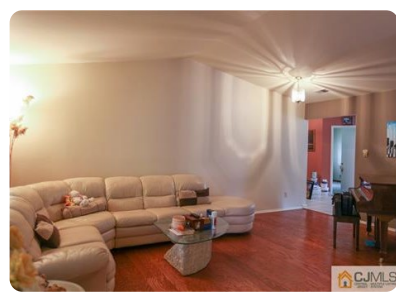

Scan above on mobile device
for directions to this listing

Assist2Sell
info@assist2sell.com

Assist2Sell

All information deemed reliable but not guaranteed. If your property is currently listed this is not meant as a solicitation.
©2019 Assist2Sell.com - Licensed according to agreed upon terms and conditions. This listing is courtesy of coldwell banker residential brokerage

<https://assist2sell.com/listing/22-hearthstone-drive-edison-nj-08820/3yd-mcmlsnj-2004494>