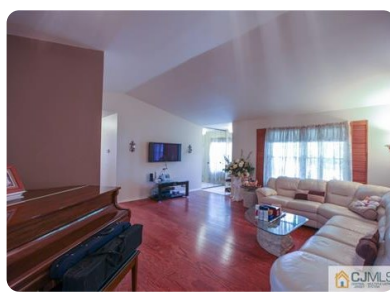

Scan above on mobile device
for directions to this listing

Assist2Sell
info@assist2sell.com

Assist2Sell

All information deemed reliable but not guaranteed. If your property is currently listed this is not meant as a solicitation.
©2019 Assist2Sell.com - Licensed according to agreed upon terms and conditions. This listing is courtesy of coldwell banker residential brokerage

<https://assist2sell.com/listing/22-hearthstone-drive-edison-nj-08820/3yd-mcmlsnj-2004494>