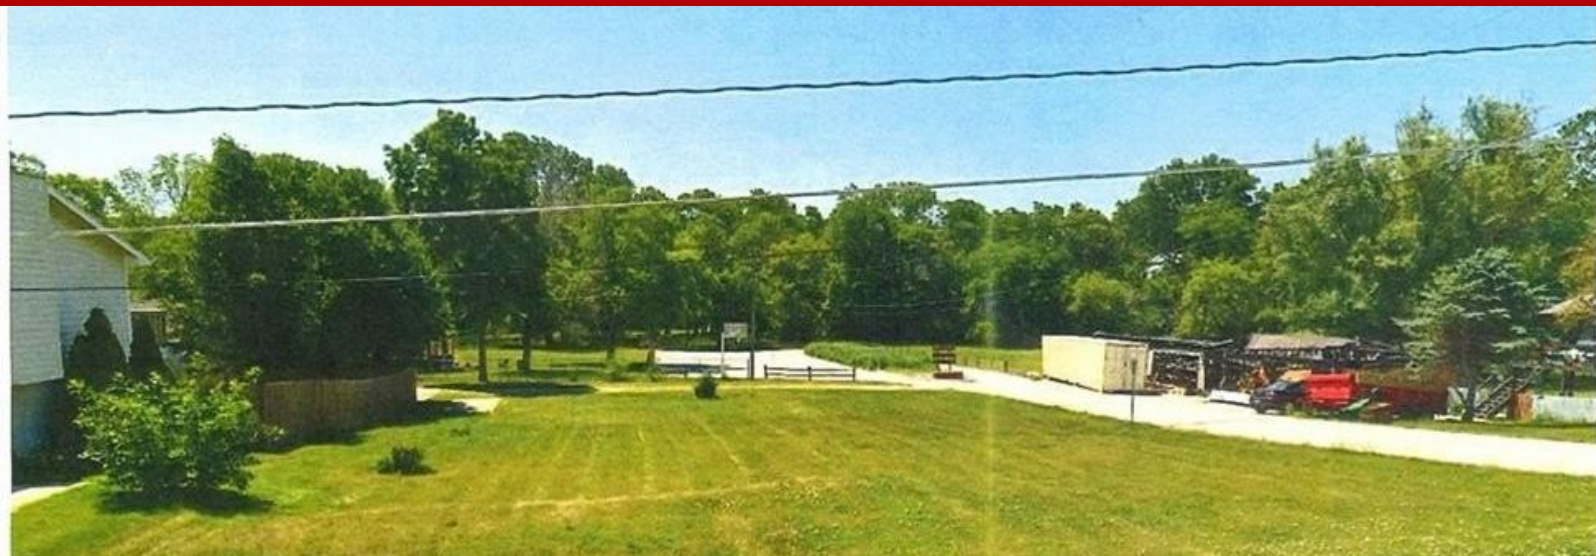

# Cross Property - De Soto, IA

**200 Elm Street, De Soto, IA, 50069**

Offered at \$69,900

Building Lot for sale in the heart of De Soto backing to the City Park and walking distance to school. Buy today & build later with your own builder.

0 Bedrooms

0 Bathrooms

Unknown sqft sqft

0.2 acre (lot size)

Built: Unknown year

Assist2Sell

No other photos  
Available

Assist2Sell