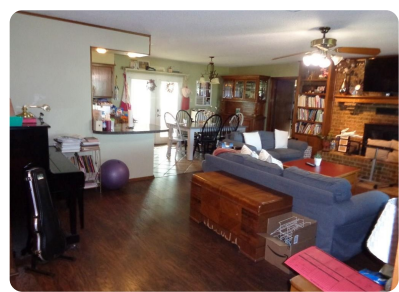

Scan above on mobile device for directions to this listing

Assist2Sell
info@assist2sell.com

All information deemed reliable but not guaranteed. If your property is currently listed this is not meant as a solicitation.
©2020 Assist2Sell.com - Licensed according to agreed upon terms and conditions. This listing is courtesy of Home Team Specialists, LLC