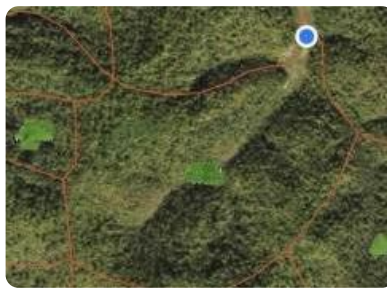

Scan above on mobile device
for directions to this listing

Assist2Sell
vip@assist2sell.com

Assist Sell.

All information deemed reliable but not guaranteed. If your property is currently listed this is not meant as a solicitation.
©2026 Assist2Sell.com - Licensed according to agreed upon terms and conditions. This listing is courtesy of Lawson Real Estate Inc.

<https://assist2sell.com/listing/17000-ky172-west-liberty-ky-41472/3yd-lbarky-22022999>