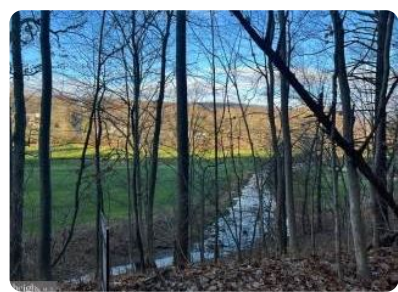

Scan above on mobile device
for directions to this listing

Assist2Sell
vip@assist2sell.com

Assist Sell.

All information deemed reliable but not guaranteed. If your property is currently listed this is not meant as a solicitation.
©2026 Assist2Sell.com - Licensed according to agreed upon terms and conditions. This listing is courtesy of Trish Rowe Realty LLC

<https://assist2sell.com/listing/17-sidetrack-trail-fairfield-pa-17320/3yd-trendpa-paad2007206>