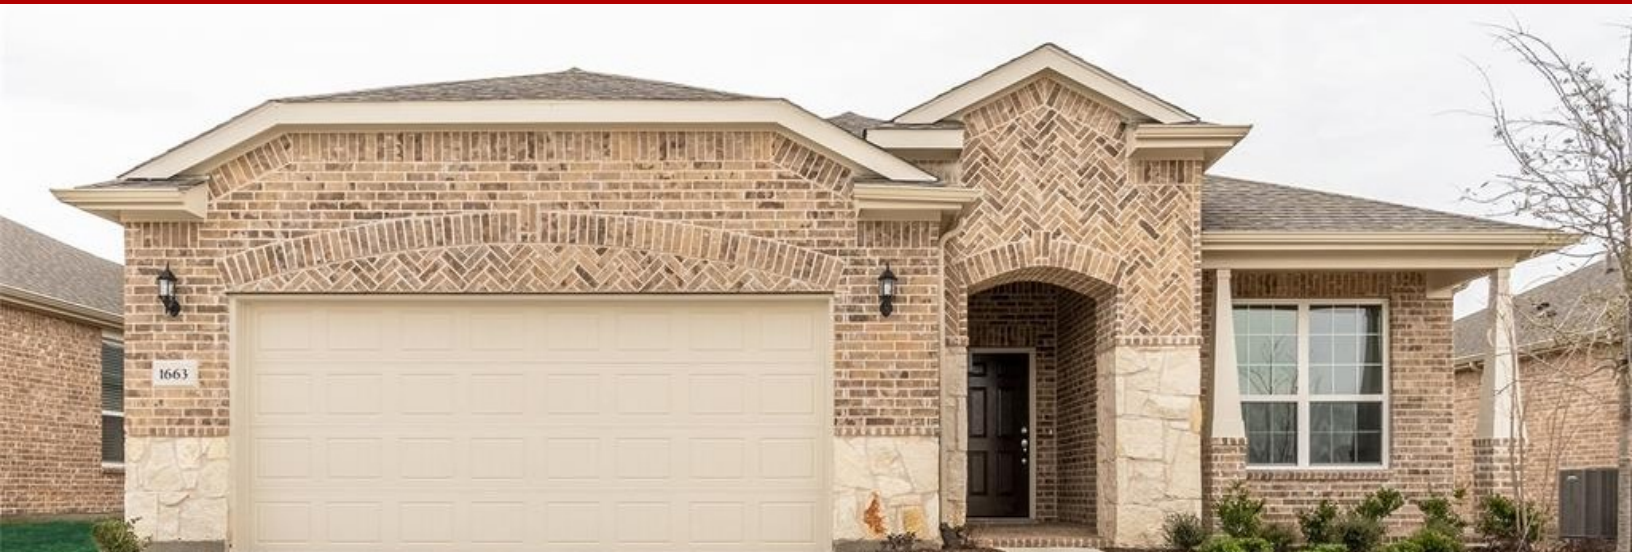

RES-Single Family - Frisco, TX

1663 Plantation Crest Drive, Frisco, TX, 75036

Offered at \$401,990

NEW CONSTRUCTION - Frisco Lakes by Del Webb. Senior Adult 55+ Living Community. One story Martin Ray plan with brick and stone exterior - Elevation E. 2BR 2BA + Study + Tray Ceiling + Sunroom + Tray Ceiling + Smart Home Features + Whirlpool Appliances - 2,350 sq.ft. Available for January 2020 move-in. Gorgeous Kitchen with stainless steel appliances, pendant lighting, and tile back splash. Tray ceilings in gathering room and owner's suite. Sunroom with covered lanai.

	2 Bedrooms
	2 Bathrooms
	2,350 sqft
	0.14 acre (lot size)
	Built: 2019

Scan above on mobile device
for directions to this listing

Assist2Sell
info@assist2sell.com

Assist2Sell

All information deemed reliable but not guaranteed. If your property is currently listed this is not meant as a solicitation.
©2020 Assist2Sell.com - Licensed according to agreed upon terms and conditions. This listing is courtesy of Toby Jones