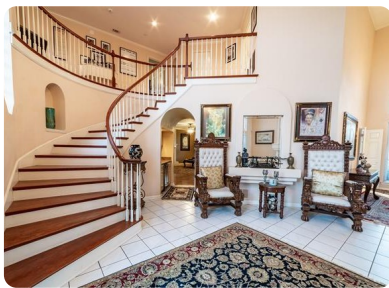

Scan above on mobile device
for directions to this listing

Assist2Sell
info@assist2sell.com

Assist Sell.

All information deemed reliable but not guaranteed. If your property is currently listed this is not meant as a solicitation.
©2020 Assist2Sell.com - Licensed according to agreed upon terms and conditions. This listing is courtesy of Dallas City Center

<https://assist2sell.com/listing/1612-bay-crest-trail-heath-tx-75032/3yd-ntreis-14267859>