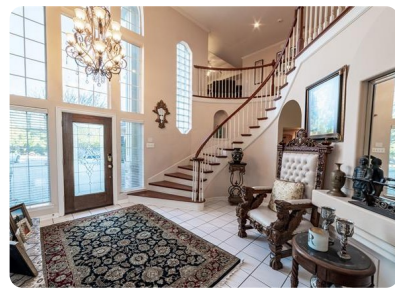

Scan above on mobile device
for directions to this listing

Assist2Sell
info@assist2sell.com

Assist Sell.

All information deemed reliable but not guaranteed. If your property is currently listed this is not meant as a solicitation.
©2020 Assist2Sell.com - Licensed according to agreed upon terms and conditions. This listing is courtesy of Dallas City Center

<https://assist2sell.com/listing/1612-bay-crest-trail-heath-tx-75032/3yd-ntreis-14267859>